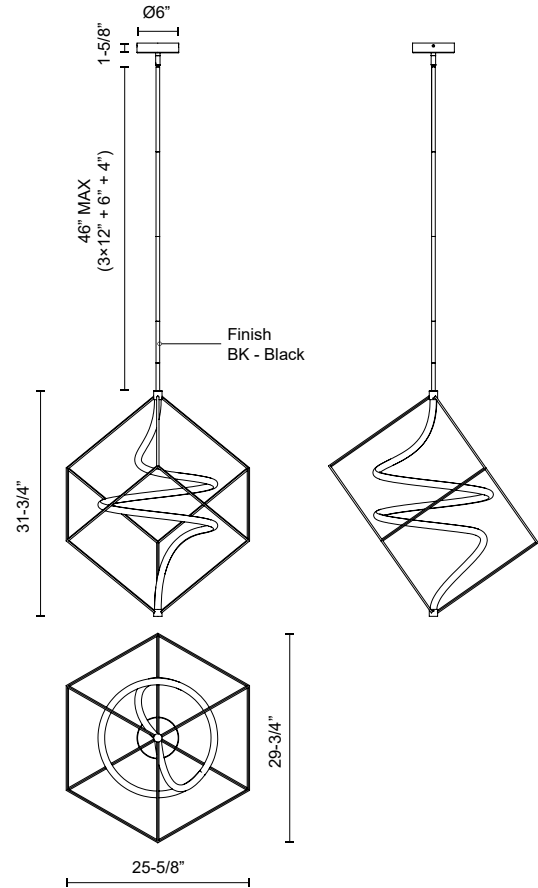

SCRIPT PD29226-UNV

PENDANTS

PROJECT

PD29226-BK-UNV
Black

SPECIFICATION DETAILS

Fixture Dimensions	L25-5/8" x W29-3/4" x H31-3/4"
Light Source	LED with DC Driver
Wattage	27W
Total Lumens	2300lm
Delivered Lumens	1980lm*
Voltage	120-277V
Color Temperature	3000K
CRI (Ra)	90CRI
Optional Color Temps	2700K - 5000K Available, Minimum Order Quantities Apply
LED Rated Life	50,000 hours
Dimming	100% - 10%, TRIAC or ELV Dimmer (Not Included)
Diffuser Details	Frosted Acrylic
Adjustable	Yes
Rod Length	46" Max (3x12" + 1x6" + 1x4")
Wire Length	120"
Minimum Hang Height	40"
Sloped Ceiling Adaptable	Yes, Up to 45 Degrees
Location	Dry
Illumination Direction	Up/Down
CEC Title 24 JA8	Yes, JA8-2022
Canopy Dimensions	D6" x H1-5/8"
Paint Finish	BK02

* For custom options, consult factory for details.

* For warranty information, please visit www.kuzcolighting.com/warranty

DESCRIPTION

A pure work of art, the Script Collection is inspired by our best-selling Curvise Collection. Confined within a 3-dimensional cube, you'll find an effortless acrylic form. This fluid signature of light offers a beautiful addition to a stark space or industrial décor